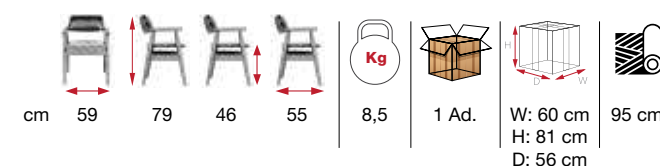

DIANA

your
style
reflection
DIANA

ALLEN