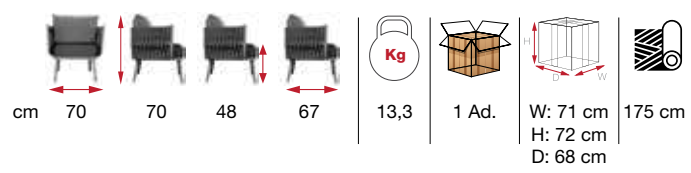

AURA

Exceptional designs for your exception ideas