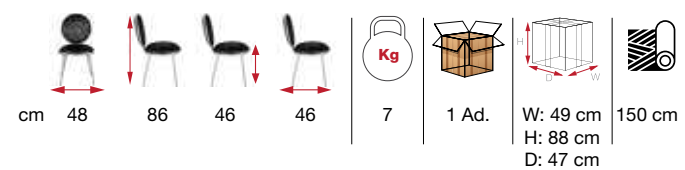

BARBER

LERRY

[BAR 01]

[LRY 01]