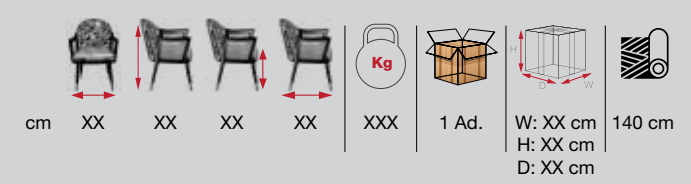

finely crafted
thoughts
into Wood