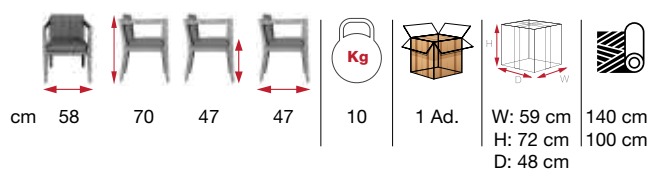

Decorate
your
dreams
With
SUDE

SUDE

ARDIF