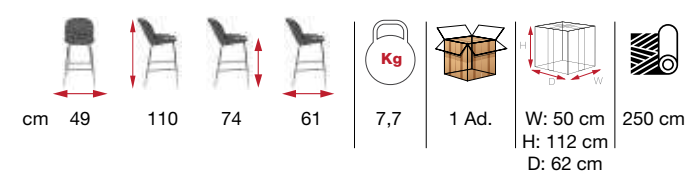

Decore
your
dreams