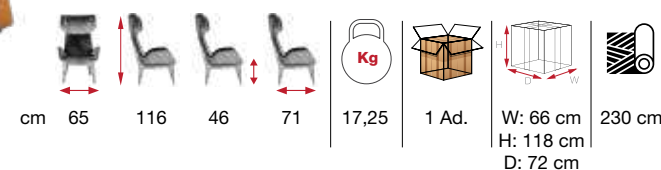

Your imagination,
our creation

[PSS 03]
berjer başlıklı