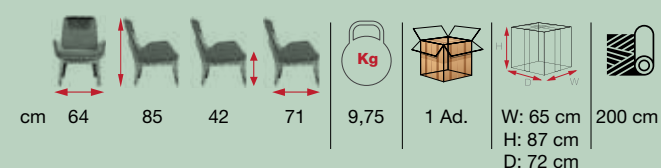

Your imagination,
our creation