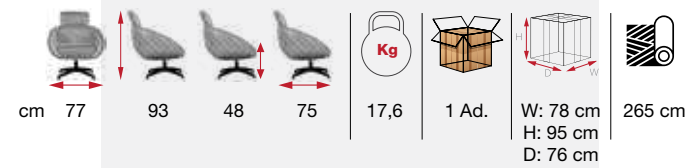

MERLIN

[MRL 01]