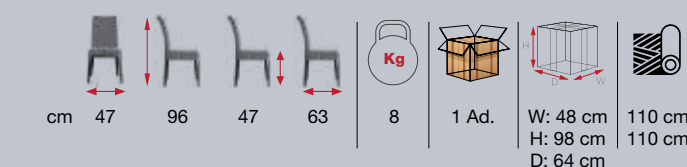

PASS

BARCELONA

KÜBBAN

[KBN 01]