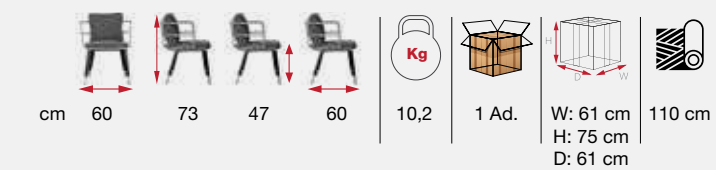

STEFAN

[STF 01]