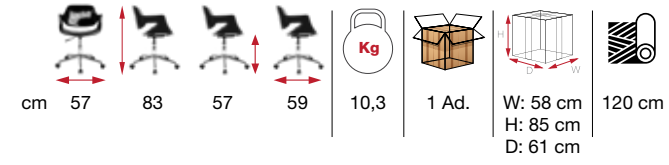

ERA

**Think
different,
have
different**