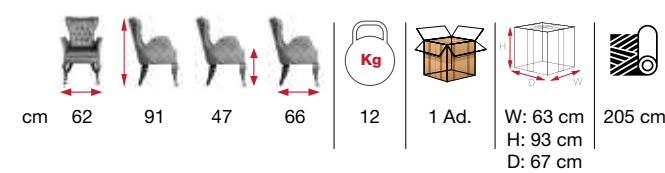

[KYP 07]
lükens

KAYA

Perfection
at ease