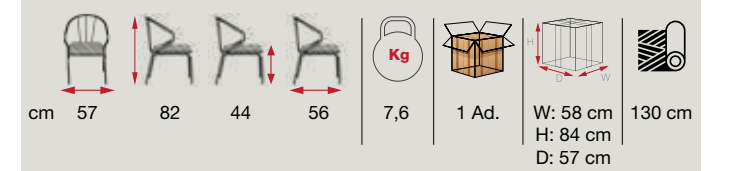

COSMO

[CSM 01]