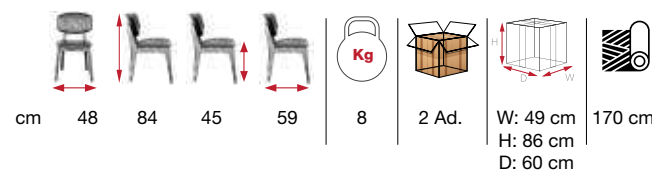

DIANA

your
style
reflection
DIANA

ALLEN