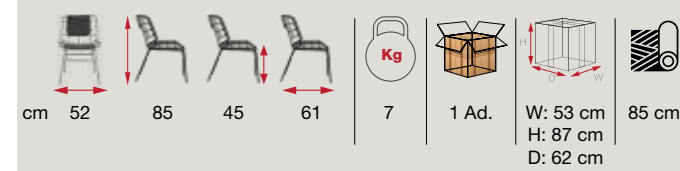

GEO

[GEO 01]