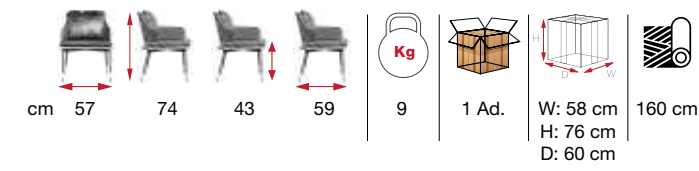

RIO

choose
comfort

CABRIO