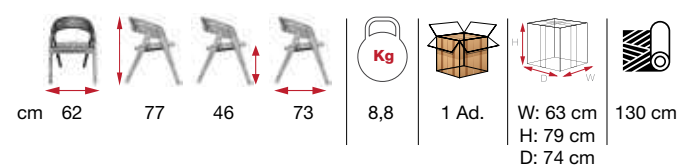

VALS

FERRY

**exceptional
designs
for your
exception
ideas**