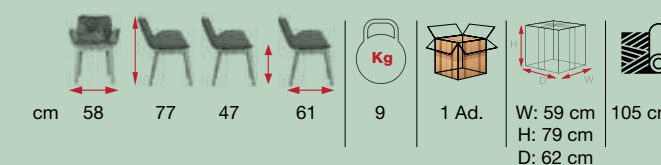

Your imagination,
our creation

[PSS 16]