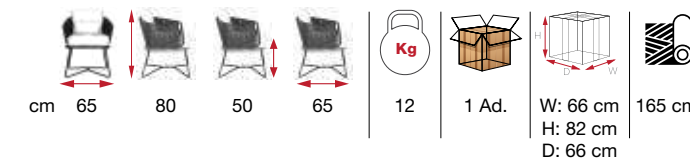

RANDA

For the style you want

FERIS

[ALI 01]

ALINA