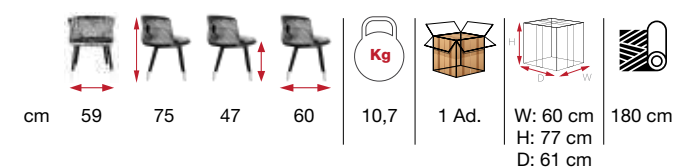

The furniture that defines you