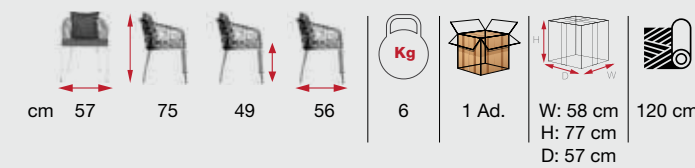

SIMONE

We give
shape to
your
concepts

TWEET