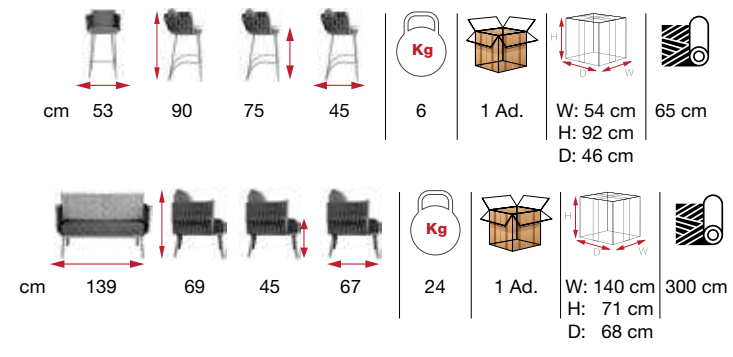

AURA

Exceptional designs for your exception ideas