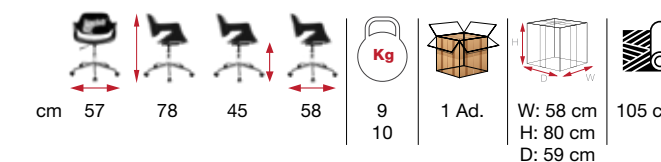

Your imagination,
our creation