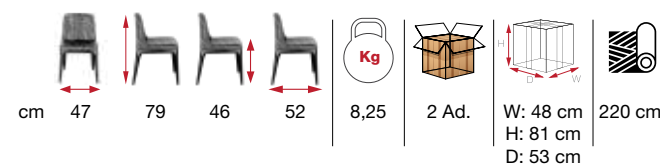

Decorate
your
dreams
With
SUDE

SUDE

ARDIF

[ARD 02]