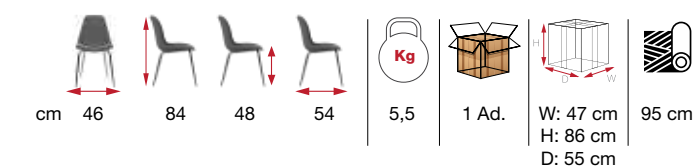

BARBER

LERRY

[BAR 01]

[LRY 01]