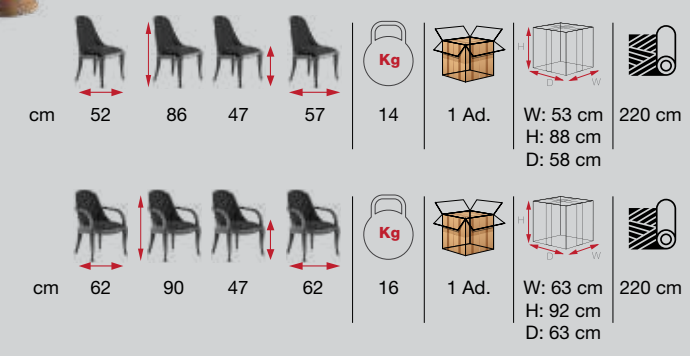

finely crafted
thoughts
into Wood