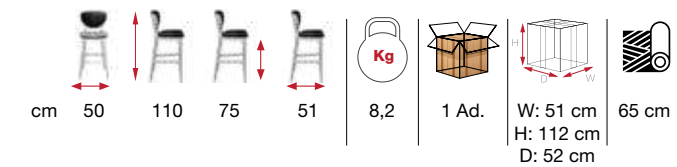

furniture
that
amazes
others

LION

RESTOQUIP
EQUIPEMENTS DE CUISINE PRO