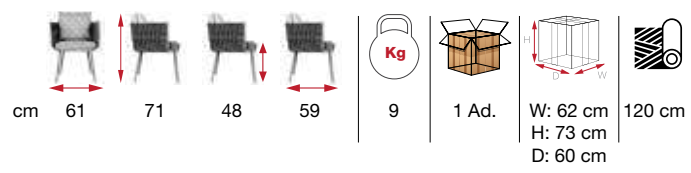

AURA

Exceptional designs for your exception ideas