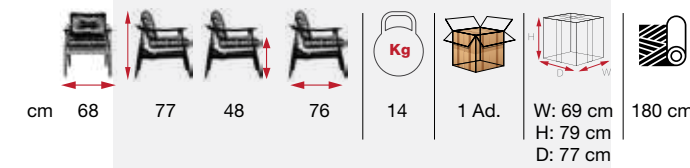

RICARDO

[RCR 01]