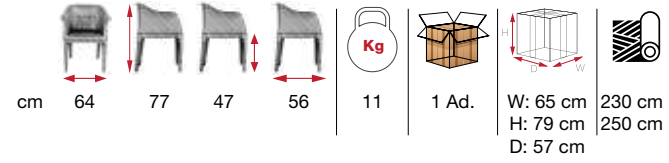

[AVA 01]

**A creation
that
suits your
personality
AVVA**