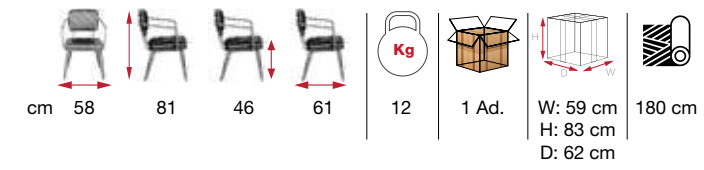

RIO

choose
comfort

CABRIO