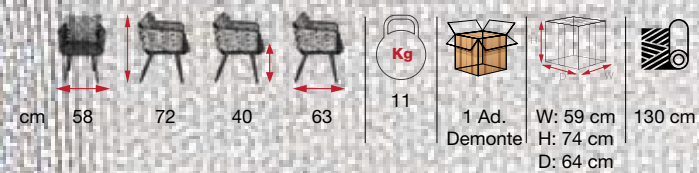

KUZI

sulimely
subtle
details

[KUZ 01]