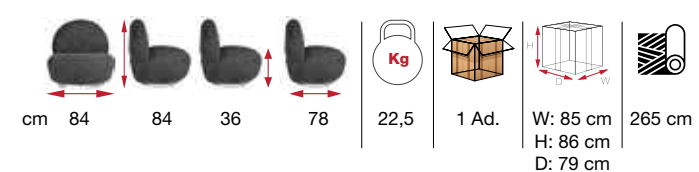

Decore
your
dreams