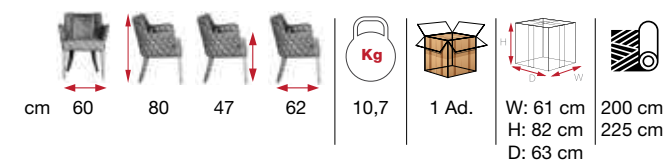

HURK

MELO

[MLO 04]

We furnish the dreams