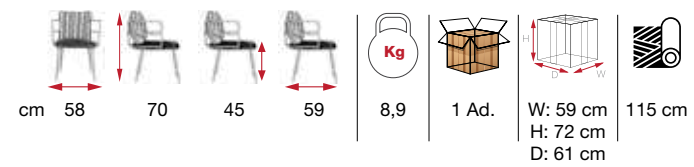

CROSS

[COS 02]

KUZI

sulimely
subtle
details

[KUZ 01]