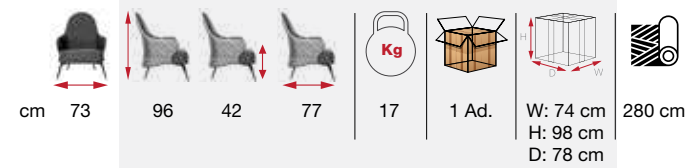

BASEL

[BSE 01]