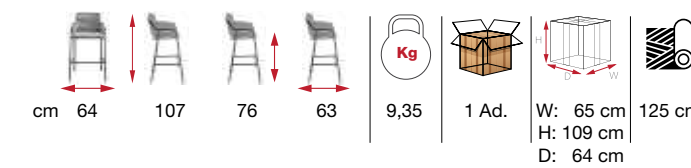

*sublimely
subtle
details*

your
imagination,
our creation

[JES 02]

cm 55 72 48 57 | 8,9 | 1 Ad. | W: 56 cm H: 74 cm D: 58 cm

[JES 01]

[MRS 03]

[MRS 02]

for the style you Want