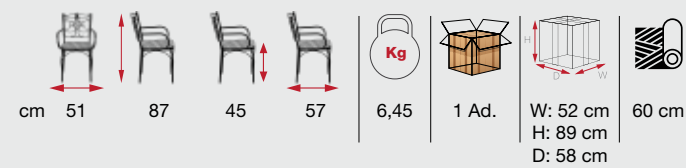

SIMONE

We give
shape to
your
concepts

TWEET