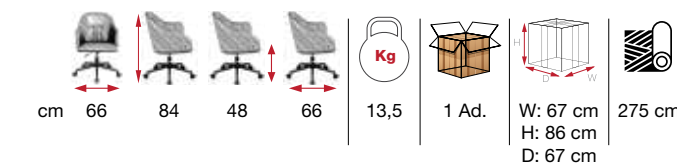

BOSS

Furniture
that tells
a story